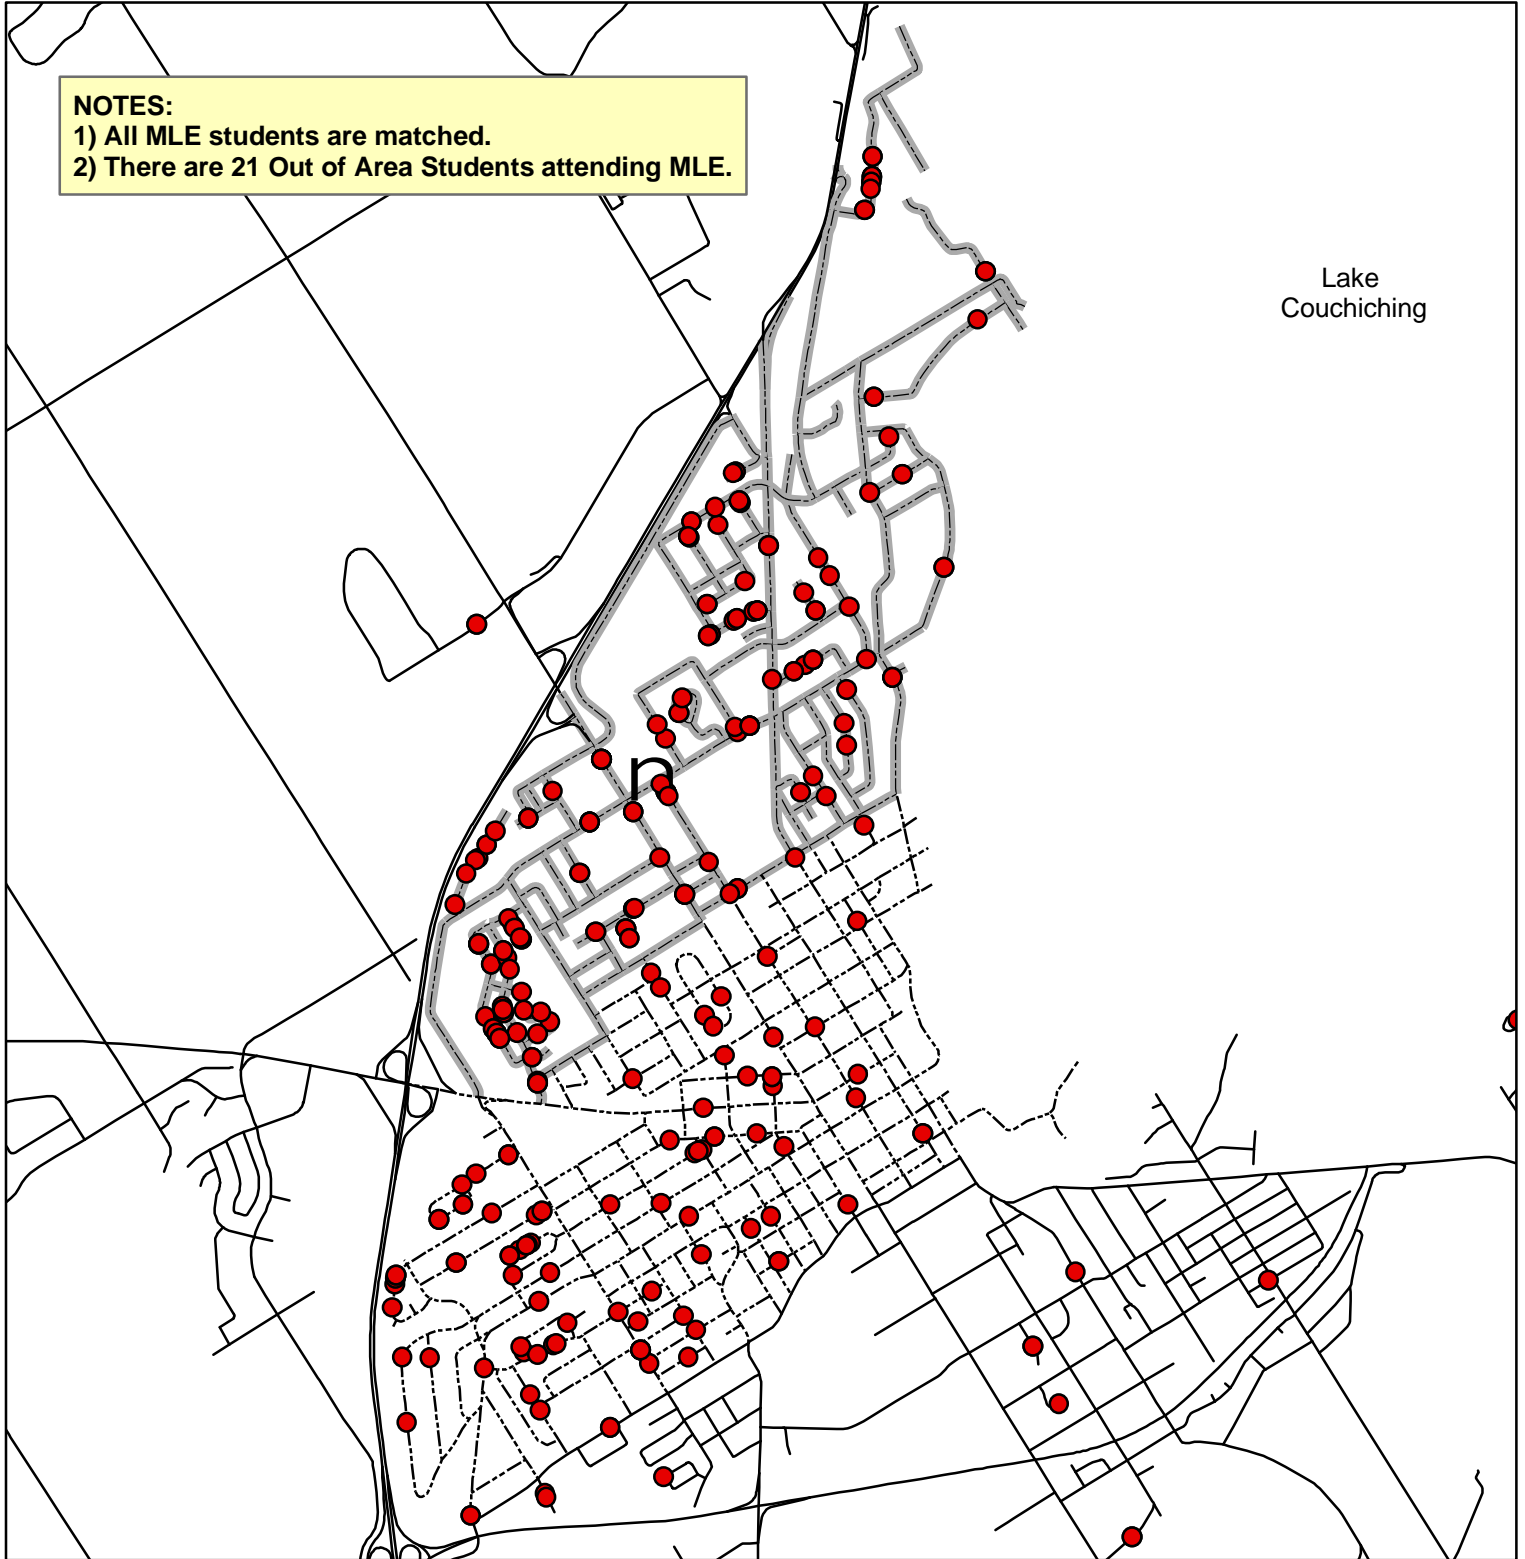

MONSIGNOR LEE STUDENT LOCATIONS

NOTES:

1) All MLE students are matched.
2) There are 21 Out of Area Students attending MLE.

Lake
Couchiching

Legend

Monsignor Lee School

Roads

Roads

Monsignor Lee Boundary

Guardian Angels Boundary

MLE Student Locations

Monsignor Lee Student Locations
Updated as of: February 3, 2009
Student Data as of: October 31, 2008